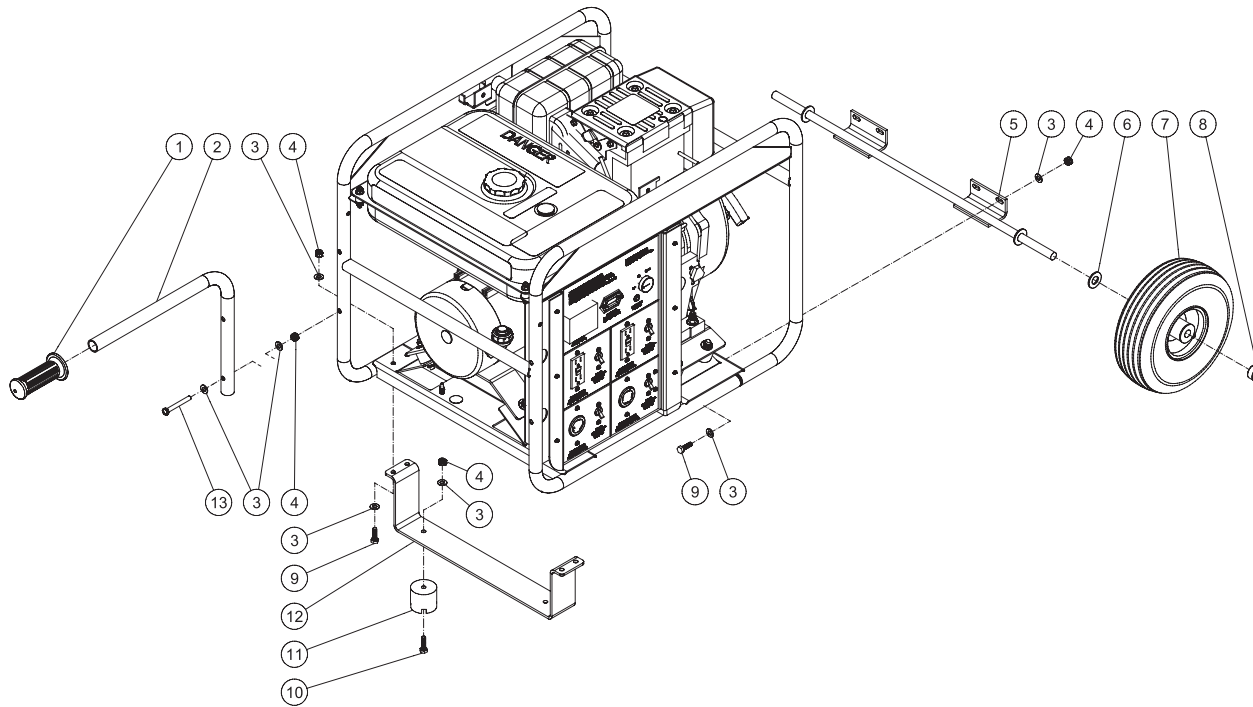

ASSEMBLY INSTRUCTIONS FOR AW-5740-0011 WHEEL KIT

(Fig. 1)

(Fig. 3)

(Fig. 2)

(Fig. 4)

PARTS LISTING FOR AW-5740-0011

ASSEMBLY FOR WHEELS AND HANDLES:

Use the following items for installation: Isolator (11), 1 1/4" Bolts (10), Locknut (4), Underbracket Assembly (12), 1" Bolts (9), 5/16" Washers (3), Collar/Shaft (8), Wheels (7), 5/8" Washers (6), Axle Assembly (5), 2 1/2" Bolts (13) and Handle Assembly (2).

1. Raise the generator off the work surface to allow clearance to mount the Wheel Kit onto the unit.

NOTE: Make sure the generator is stable and secure before installing the Wheel Kit.

2. Assemble the Isolators (11) to the Underbracket Assembly (12) using two Locknuts (4), two 5/16" Washers (3) and two 1 1/4" Bolts (10), tighten bolts securely. (See Fig. 1)
3. Using four Locknuts (4), eight 5/16" Washers (3), and four 1" Bolts (9) assemble the Underbracket Assembly (12) onto the alternator end of the generator. Tighten all bolts securely inside of rail. (See Fig. 1)
4. Fasten the Axle Assembly (5) to the engine end of the generator using four 1" Bolts (9), eight 5/16" Washers (3) and four Locknuts (4). Tighten all bolts securely. (See Fig. 2)
5. Using two Collars (8) and two 5/8" Washers (6) mount both Wheels (7) onto the generator. Make sure the axle is centered with the generator. (See Fig. 3)
6. Attach the Handle Assemblies (2) to the frame using four 2 1/2" Bolts (13), eight 5/16" Washers (3), and four Locknuts (4), tighten bolts. (See Fig. 4)

AW-5740-0011-123008-CH

AW-5740-0011 WHEEL KIT

ITEM	DESCRIPTION	Mi-T-M #	QTY	ITEM	DESCRIPTION	Mi-T-M #	QTY
1	HANDLE GRIP	7-0167	2	8	COLLAR	33-0351	2
2	HANDLE ASSEMBLY	7-0188A01	2	9	BOLT	27-0067	8
3	WASHER	28-0003	26	12	UNDERBRACKET	20-1108A01	1
4	LOCKNUT	30-0157	14	10	BOLT	27-0068	2
5	AXLE	20-1109A01	1	11	ISOLATOR	14-0008	2
6	WASHER	28-0008	2	13	BOLT	27-0073	4
7	WHEEL	14-0067	2				