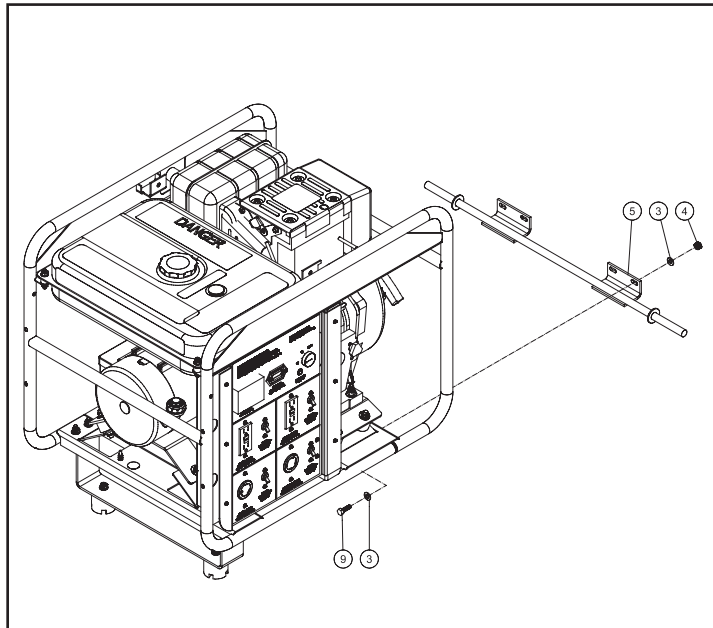

ASSEMBLY INSTRUCTIONS FOR AW-5740-0011 WHEEL KIT

(Fig. 1)

(Fig. 3)

(Fig. 2)

(Fig. 4)

PARTS LISTING FOR AW-5740-0011

ASSEMBLY FOR WHEELS AND HANDLES:

Use the following items for installation: Isolator (11), 1 1/4" Bolts (10), Locknut (4), Underbracket Assembly (12), 1" Bolts (9), 5/16" Washers (3), Collar/Shaft (8), Wheels (7), 5/8" Washers (6), Axle Assembly (5), 2 1/2" Bolts (13) and Handle Assembly (2).

1. Raise the generator off the work surface to allow clearance to mount the Wheel Kit onto the unit.

NOTE: Make sure the generator is stable and secure before installing the Wheel Kit.

2. Assemble the Isolators (11) to the Underbracket Assembly (12) using two Locknuts (4), two 5/16" Washers (3) and two 1 1/4" Bolts (10), tighten bolts securely. (See Fig. 1)
3. Using four Locknuts (4), eight 5/16" Washers (3), and four 1" Bolts (9) assemble the Underbracket Assembly (12) onto the alternator end of the generator. Tighten all bolts securely inside of rail. (See Fig. 1)
4. Fasten the Axle Assembly (5) to the engine end of the generator using four 1" Bolts (9), eight 5/16" Washers (3) and four Locknuts (4). Tighten all bolts securely. (See Fig. 2)
5. Using two Collars (8) and two 5/8" Washers (6) mount both Wheels (7) onto the generator. Make sure the axle is centered with the generator. (See Fig. 3)
6. Attach the Handle Assemblies (2) to the frame using four 2 1/2" Bolts (13), eight 5/16" Washers (3), and four Locknuts (4), tighten bolts. (See Fig. 4)

AW-5740-0011-123008-CH

AW-5740-0011 WHEEL KIT

ITEM	DESCRIPTION	Mi-T-M #	QTY	ITEM	DESCRIPTION	Mi-T-M #	QTY
1	HANDLE GRIP	7-0167	2	8	COLLAR	33-0351	2
2	HANDLE ASSEMBLY	7-0188A01	2	9	BOLT	27-0067	8
3	WASHER	28-0003	26	12	UNDERBRACKET	20-1108A01	1
4	LOCKNUT	30-0157	14	10	BOLT	27-0068	2
5	AXLE	20-1109A01	1	11	ISOLATOR	14-0008	2
6	WASHER	28-0008	2	13	BOLT	27-0073	4
7	WHEEL	14-0067	2				