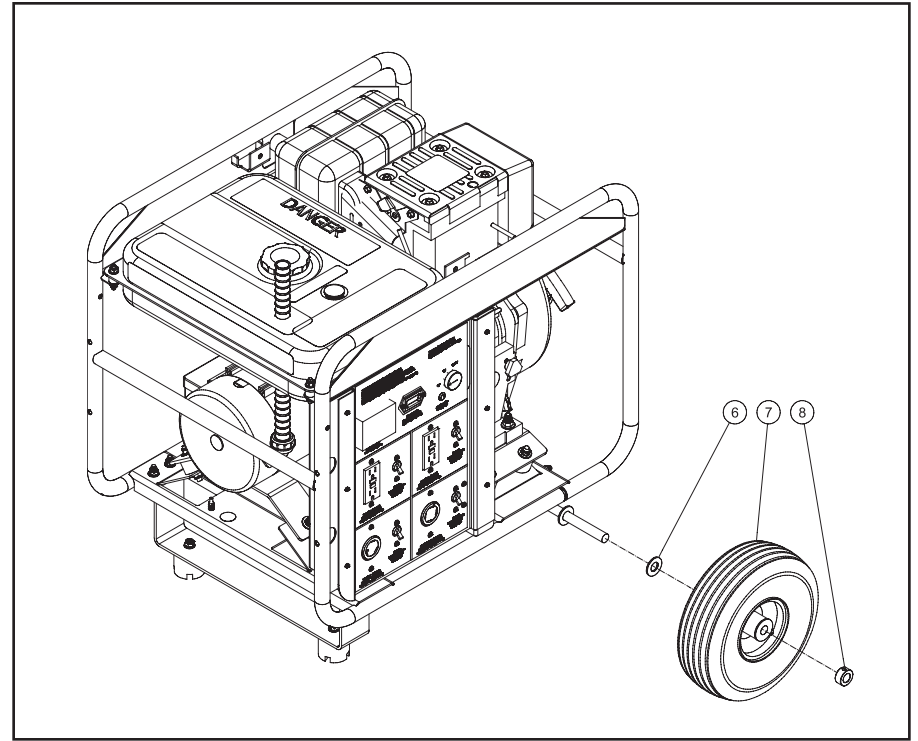

ASSEMBLY INSTRUCTIONS FOR AW-5740-0011 WHEEL KIT

(Fig. 1)

(Fig. 3)

(Fig. 2)

(Fig. 4)

PARTS LISTING FOR AW-5740-0011

ASSEMBLY FOR WHEELS AND HANDLES:

Use the following items for installation: Isolator (11), 1 1/4" Bolts (10), Locknut (4), Underbracket Assembly (12), 1" Bolts (9), 5/16" Washers (3), Collar/Shaft (8), Wheels (7), 5/8" Washers (6), Axle Assembly (5), 2 1/2" Bolts (13) and Handle Assembly (2).

1. Raise the generator off the work surface to allow clearance to mount the Wheel Kit onto the unit.

NOTE: Make sure the generator is stable and secure before installing the Wheel Kit.

2. Assemble the Isolators (11) to the Underbracket Assembly (12) using two Locknuts (4), two 5/16" Washers (3) and two 1 1/4" Bolts (10), tighten bolts securely. (See Fig. 1)
3. Using four Locknuts (4), eight 5/16" Washers (3), and four 1" Bolts (9) assemble the Underbracket Assembly (12) onto the alternator end of the generator. Tighten all bolts securely inside of rail. (See Fig. 1)
4. Fasten the Axle Assembly (5) to the engine end of the generator using four 1" Bolts (9), eight 5/16" Washers (3) and four Locknuts (4). Tighten all bolts securely. (See Fig. 2)
5. Using two Collars (8) and two 5/8" Washers (6) mount both Wheels (7) onto the generator. Make sure the axle is centered with the generator. (See Fig. 3)
6. Attach the Handle Assemblies (2) to the frame using four 2 1/2" Bolts (13), eight 5/16" Washers (3), and four Locknuts (4), tighten bolts. (See Fig. 4)

AW-5740-0011-123008-CH

AW-5740-0011 WHEEL KIT

ITEM	DESCRIPTION	Mi-T-M #	QTY	ITEM	DESCRIPTION	Mi-T-M #	QTY
1	HANDLE GRIP	7-0167	2	8	COLLAR	33-0351	2
2	HANDLE ASSEMBLY	7-0188A01	2	9	BOLT	27-0067	8
3	WASHER	28-0003	26	12	UNDERBRACKET	20-1108A01	1
4	LOCKNUT	30-0157	14	10	BOLT	27-0068	2
5	AXLE	20-1109A01	1	11	ISOLATOR	14-0008	2
6	WASHER	28-0008	2	13	BOLT	27-0073	4
7	WHEEL	14-0067	2				