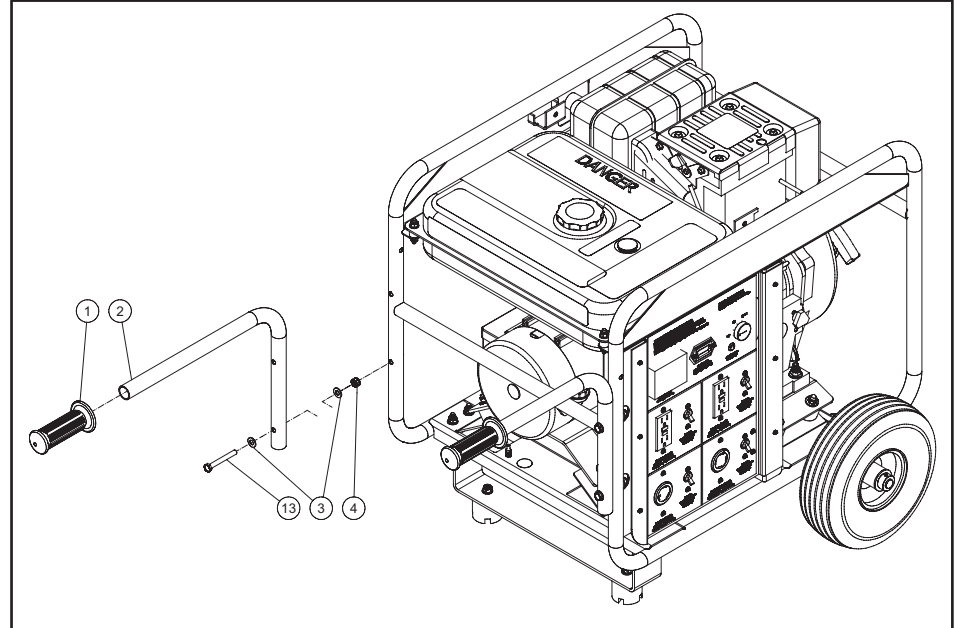

ASSEMBLY INSTRUCTIONS FOR AW-5740-0011 WHEEL KIT

(Fig. 1)

(Fig. 3)

(Fig. 2)

(Fig. 4)

PARTS LISTING FOR AW-5740-0011

ASSEMBLY FOR WHEELS AND HANDLES:

Use the following items for installation: Isolator (11), 1 1/4" Bolts (10), Locknut (4), Underbracket Assembly (12), 1" Bolts (9), 5/16" Washers (3), Collar/Shaft (8), Wheels (7), 5/8" Washers (6), Axle Assembly (5), 2 1/2" Bolts (13) and Handle Assembly (2).

1. Raise the generator off the work surface to allow clearance to mount the Wheel Kit onto the unit.

NOTE: Make sure the generator is stable and secure before installing the Wheel Kit.

2. Assemble the Isolators (11) to the Underbracket Assembly (12) using two Locknuts (4), two 5/16" Washers (3) and two 1 1/4" Bolts (10), tighten bolts securely. (See Fig. 1)
3. Using four Locknuts (4), eight 5/16" Washers (3), and four 1" Bolts (9) assemble the Underbracket Assembly (12) onto the alternator end of the generator. Tighten all bolts securely inside of rail. (See Fig. 1)
4. Fasten the Axle Assembly (5) to the engine end of the generator using four 1" Bolts (9), eight 5/16" Washers (3) and four Locknuts (4). Tighten all bolts securely. (See Fig. 2)
5. Using two Collars (8) and two 5/8" Washers (6) mount both Wheels (7) onto the generator. Make sure the axle is centered with the generator. (See Fig. 3)
6. Attach the Handle Assemblies (2) to the frame using four 2 1/2" Bolts (13), eight 5/16" Washers (3), and four Locknuts (4), tighten bolts. (See Fig. 4)

AW-5740-0011-123008-CH

AW-5740-0011 WHEEL KIT

ITEM	DESCRIPTION	Mi-T-M #	QTY	ITEM	DESCRIPTION	Mi-T-M #	QTY
1	HANDLE GRIP	7-0167	2	8	COLLAR	33-0351	2
2	HANDLE ASSEMBLY	7-0188A01	2	9	BOLT	27-0067	8
3	WASHER	28-0003	26	12	UNDERBRACKET	20-1108A01	1
4	LOCKNUT	30-0157	14	10	BOLT	27-0068	2
5	AXLE	20-1109A01	1	11	ISOLATOR	14-0008	2
6	WASHER	28-0008	2	13	BOLT	27-0073	4
7	WHEEL	14-0067	2				