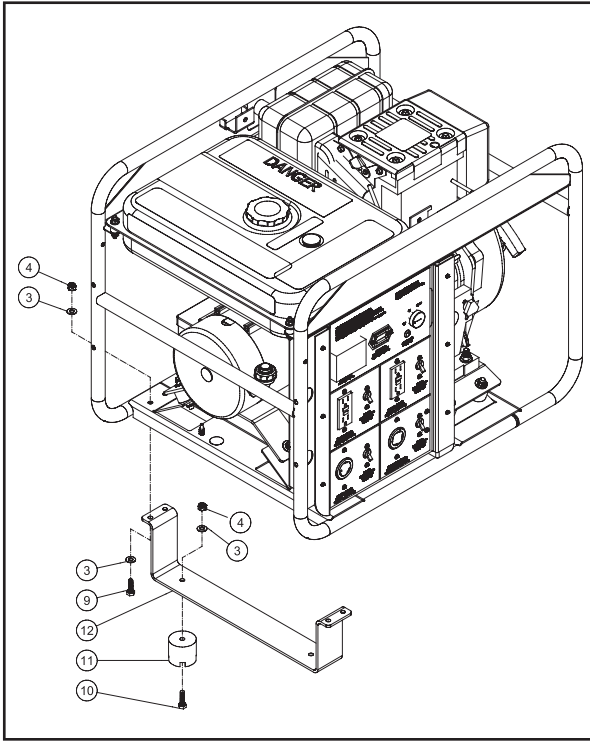

ASSEMBLY INSTRUCTIONS FOR AW-5740-0011 WHEEL KIT

(Fig. 1)

(Fig. 3)

(Fig. 2)

(Fig. 4)

PARTS LISTING FOR AW-5740-0011

ASSEMBLY FOR WHEELS AND HANDLES:

Use the following items for installation: Isolator (11), 1 1/4" Bolts (10), Locknut (4), Underbracket Assembly (12), 1" Bolts (9), 5/16" Washers (3), Collar/Shaft (8), Wheels (7), 5/8" Washers (6), Axle Assembly (5), 2 1/2" Bolts (13) and Handle Assembly (2).

1. Raise the generator off the work surface to allow clearance to mount the Wheel Kit onto the unit.

NOTE: Make sure the generator is stable and secure before installing the Wheel Kit.

2. Assemble the Isolators (11) to the Underbracket Assembly (12) using two Locknuts (4), two 5/16" Washers (3) and two 1 1/4" Bolts (10), tighten bolts securely. (See Fig. 1)
3. Using four Locknuts (4), eight 5/16" Washers (3), and four 1" Bolts (9) assemble the Underbracket Assembly (12) onto the alternator end of the generator. Tighten all bolts securely inside of rail. (See Fig. 1)
4. Fasten the Axle Assembly (5) to the engine end of the generator using four 1" Bolts (9), eight 5/16" Washers (3) and four Locknuts (4). Tighten all bolts securely. (See Fig. 2)
5. Using two Collars (8) and two 5/8" Washers (6) mount both Wheels (7) onto the generator. Make sure the axle is centered with the generator. (See Fig. 3)
6. Attach the Handle Assemblies (2) to the frame using four 2 1/2" Bolts (13), eight 5/16" Washers (3), and four Locknuts (4), tighten bolts. (See Fig. 4)

AW-5740-0011-123008-CH

AW-5740-0011 WHEEL KIT

ITEM	DESCRIPTION	Mi-T-M #	QTY	ITEM	DESCRIPTION	Mi-T-M #	QTY
1	HANDLE GRIP	7-0167	2	8	COLLAR	33-0351	2
2	HANDLE ASSEMBLY	7-0188A01	2	9	BOLT	27-0067	8
3	WASHER	28-0003	26	12	UNDERBRACKET	20-1108A01	1
4	LOCKNUT	30-0157	14	10	BOLT	27-0068	2
5	AXLE	20-1109A01	1	11	ISOLATOR	14-0008	2
6	WASHER	28-0008	2	13	BOLT	27-0073	4
7	WHEEL	14-0067	2				